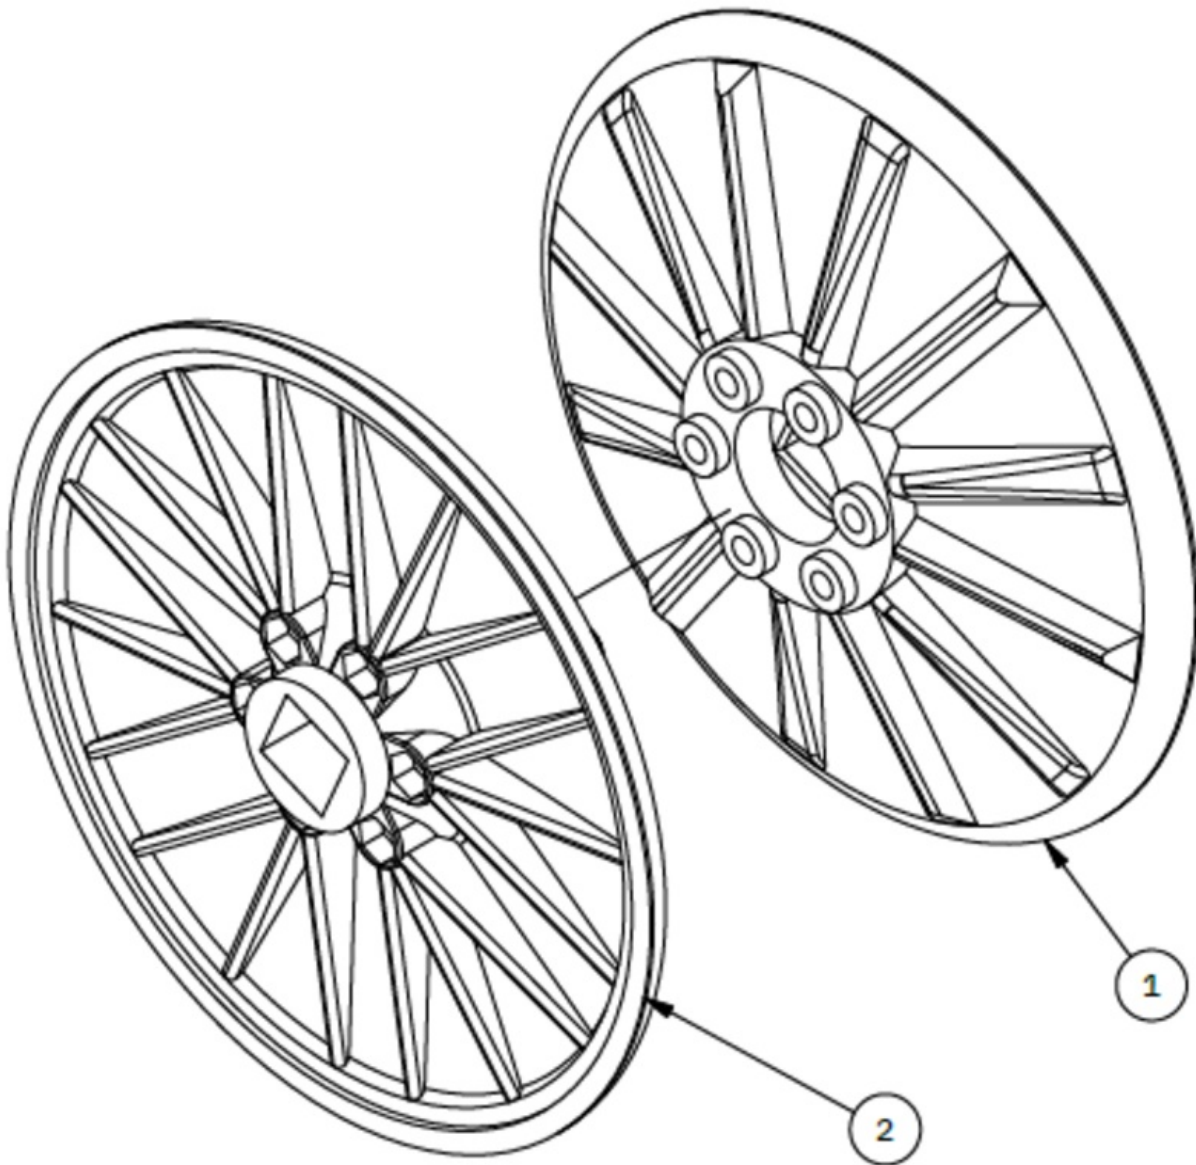

55-00104

**Line wheel kit for Sleipner MAXI 43/44
windlass**

Spare parts (valid from 2022-01-21)

SLEIPNER

#	Name	Item Code	Description
1	Line wheel male-part Maxi 43/44		14-00062 - Line wheel male-part Maxi 43/44
2	Line wheel female-part Maxi 43/44		14-00061 - Line wheel female-part Maxi 43/44